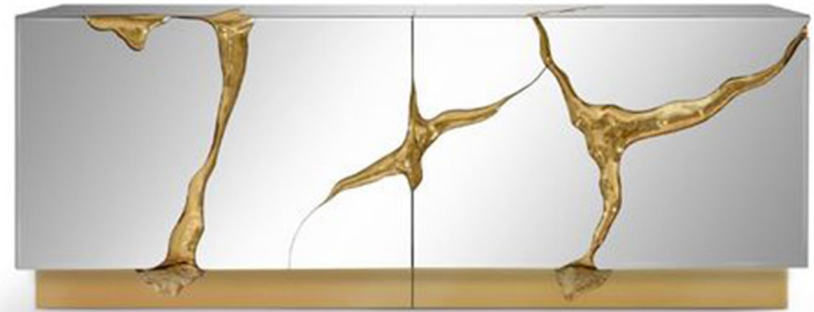

Dimension : 120cm x 35cm x 52 cm.

Finish : MDF Lacquered, Steel powder-coated, with wooden leg

CN 014

Heriloom Console

The Heriloom console features a wood body with a laminate finish and metal legs. Its blend of materials creates a timeless design that balances elegance and durability, making it a versatile piece for enhancing any modern interior.

Dimension : 140cmxX40cmX80cm

Finish : wood, laminate and metal leg

CN 015

Minato Console

The Minato console features an MDF body finished with laminate and sleek metal legs. Its modern design and durable materials offer both style and functionality, making it a perfect addition to contemporary living spaces.

Dimension : 140cmxX40cmX80cm

Finish : mdf finished with laminate and metal leg

CN 016

Eliana Console

The Eliana console is crafted from MDF with a painted finish and wooden legs capped with polished brass. This elegant combination of materials adds a touch of sophistication and charm to any modern interior, blending style with refined details.