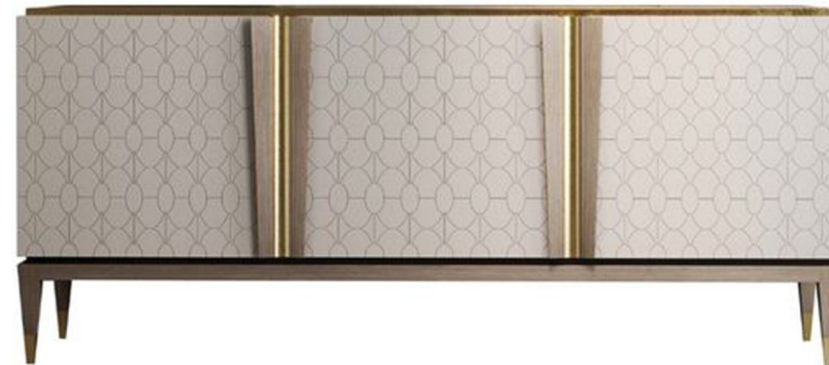

Dimension : 150cmX40cmX80cm

Finish : MDF Lacquered, Steel powder-coated legs

CN 011

Yale Console

The Yale console features a lacquered MDF body paired with steel powder-coated legs. Its sleek finish and sturdy construction offer a sophisticated, modern look, making it a stylish and practical choice for contemporary living spaces.

Dimension : 160cmxX34cmX80cm

Finish : MDF Lacquered, Steel powder-coated legs

CN 012

Ballivor Console

The Ballivor console showcases a wooden cabinet with a laminate finish and sturdy metal legs. Its sleek design and durable materials create a contemporary piece that adds both functionality and style to any modern interior.