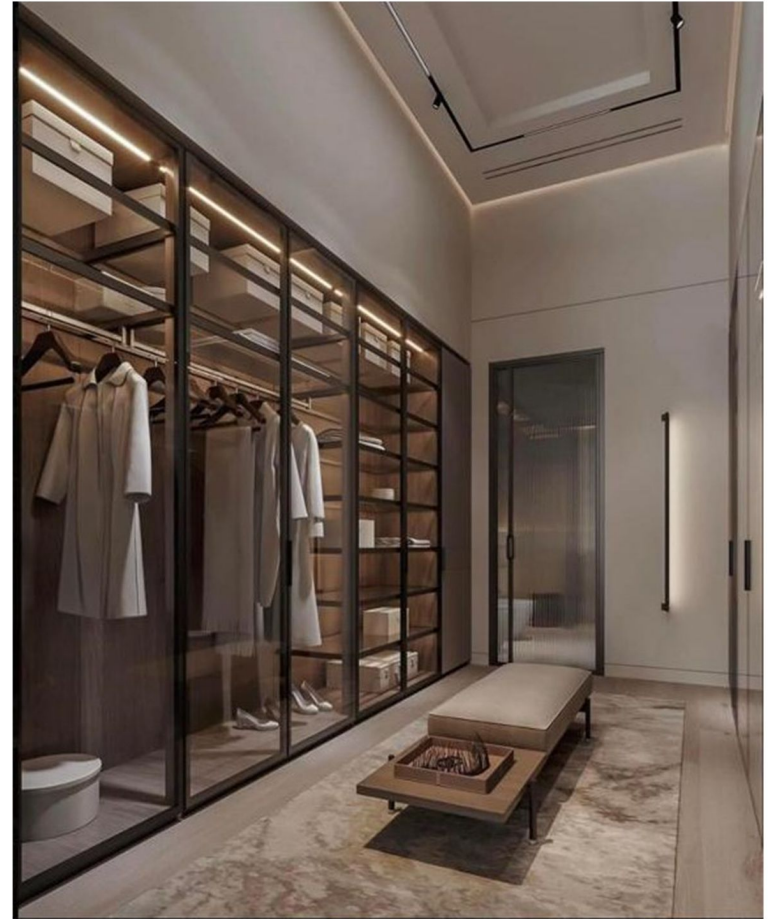

Wall Closet

A sleek wall closet design seamlessly blends functionality and aesthetics, offering ample storage while maintaining a modern and streamlined appearance.

Dimension : As per site condition

Finish : As per the design finalise

WD 037