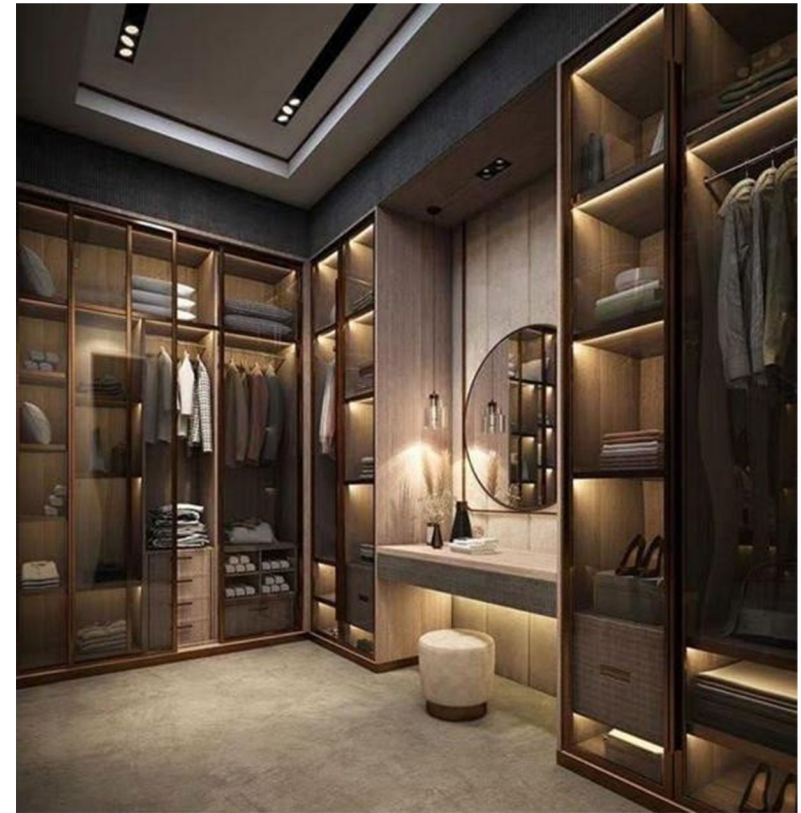

Wall Closet

A sleek wall closet design seamlessly blends functionality and aesthetics, offering ample storage while maintaining a modern and streamlined appearance.

Dimension : As per site condition

Finish : As per the design finalise

WD 033