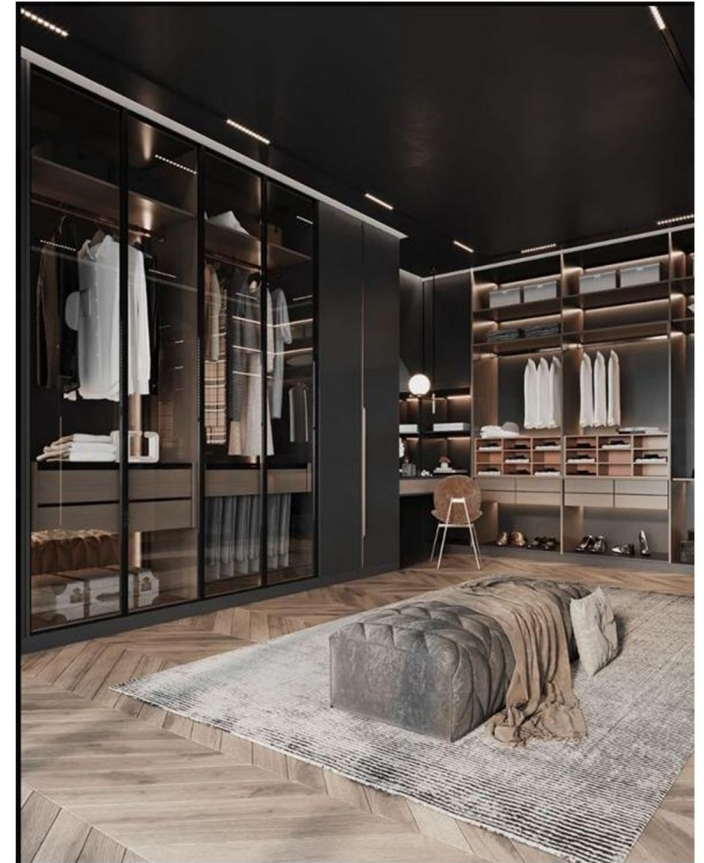

Wall Closet

A sleek wall closet design seamlessly blends functionality and aesthetics, offering ample storage while maintaining a modern and streamlined appearance.

Dimension : As per site condition

Finish : As per the design finalise

WD 015