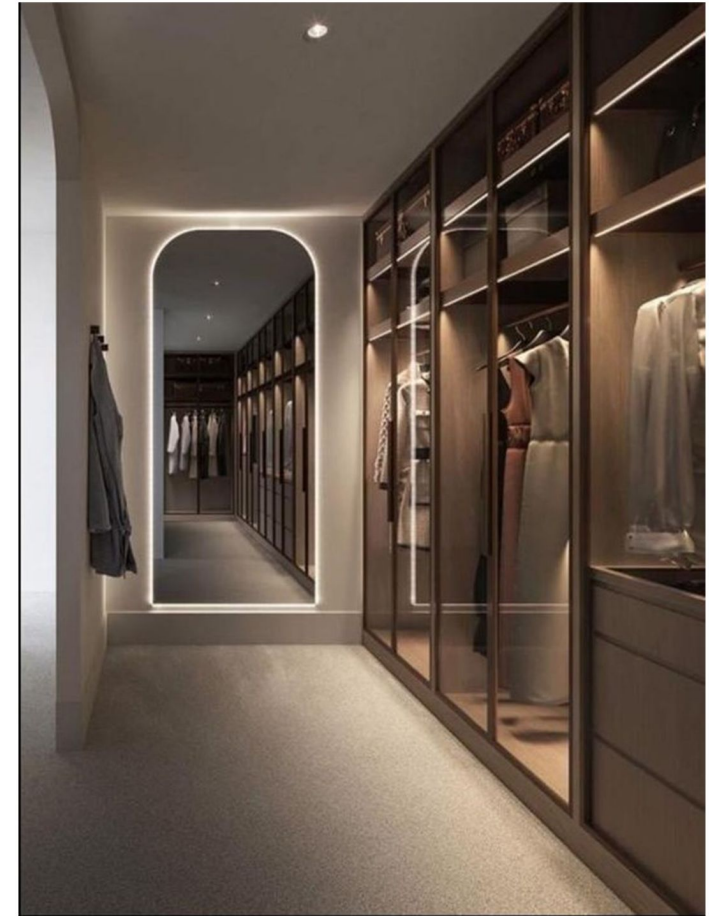

Wall Closet

A sleek wall closet design seamlessly blends functionality and aesthetics, offering ample storage while maintaining a modern and streamlined appearance.

Dimension : As per site condition

Finish : As per the design finalise

WD 027