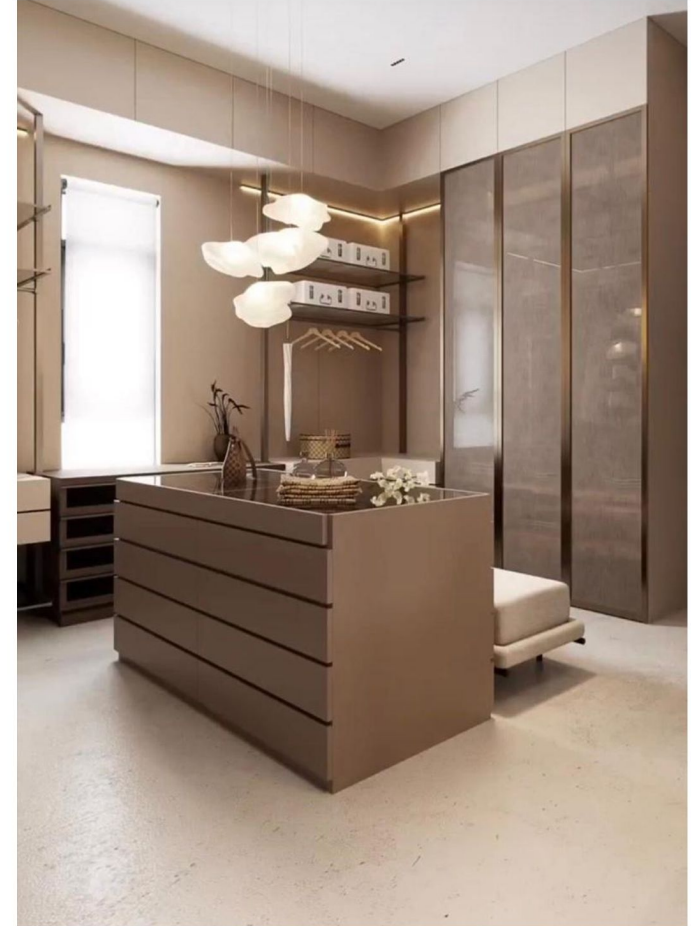

Wall Closet

A sleek wall closet design seamlessly blends functionality and aesthetics, offering ample storage while maintaining a modern and streamlined appearance.

Dimension : As per site condition

Finish : As per the design finalise

WD 041