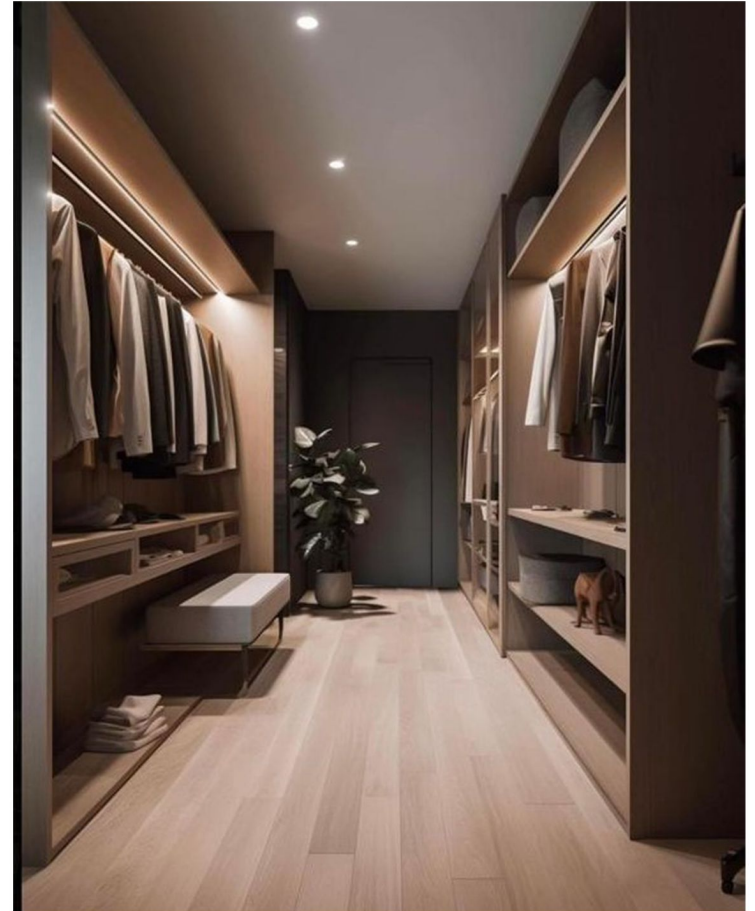

Wall Closet

A sleek wall closet design seamlessly blends functionality and aesthetics, offering ample storage while maintaining a modern and streamlined appearance.

Dimension : As per site condition

Finish : As per the design finalise

WD 035