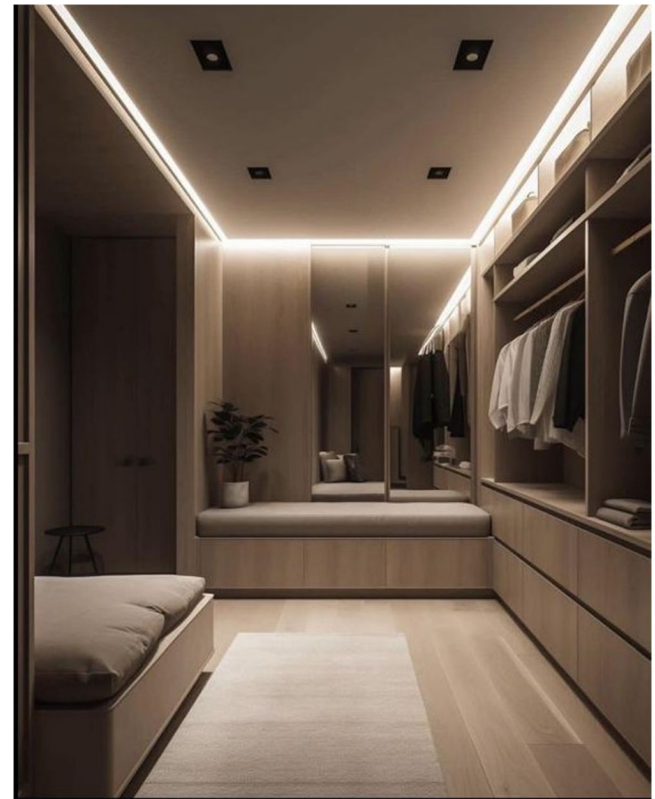

Wall Closet

A sleek wall closet design seamlessly blends functionality and aesthetics, offering ample storage while maintaining a modern and streamlined appearance.

Dimension : As per site condition

Finish : As per the design finalise

WD 025