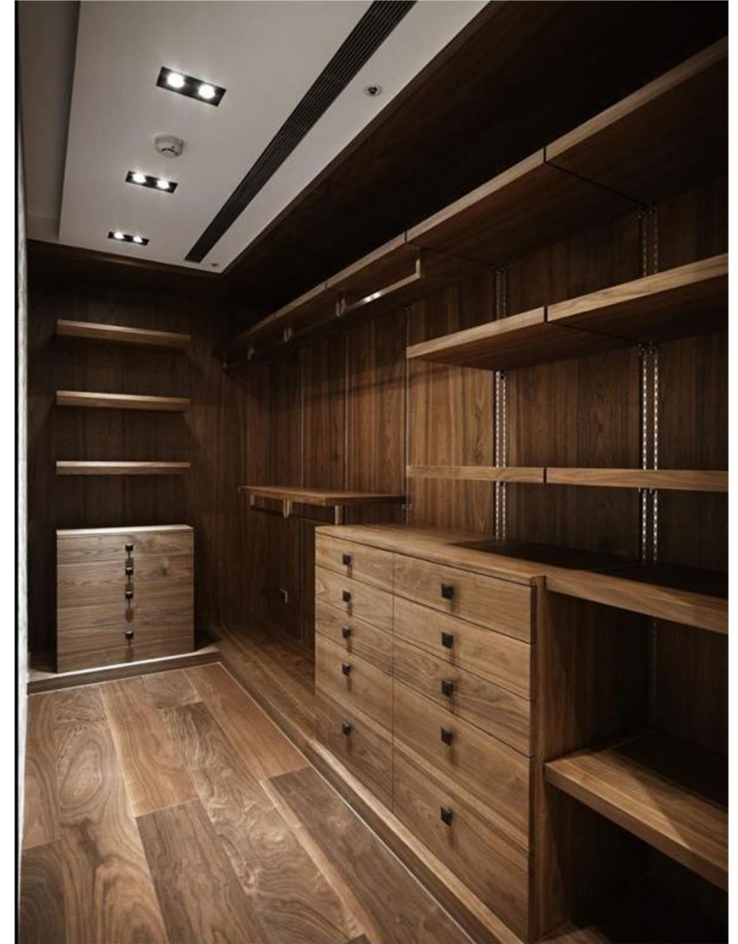

Wall Closet

A sleek wall closet design seamlessly blends functionality and aesthetics, offering ample storage while maintaining a modern and streamlined appearance.

Dimension : As per site condition

Finish : As per the design finalise

WD 032