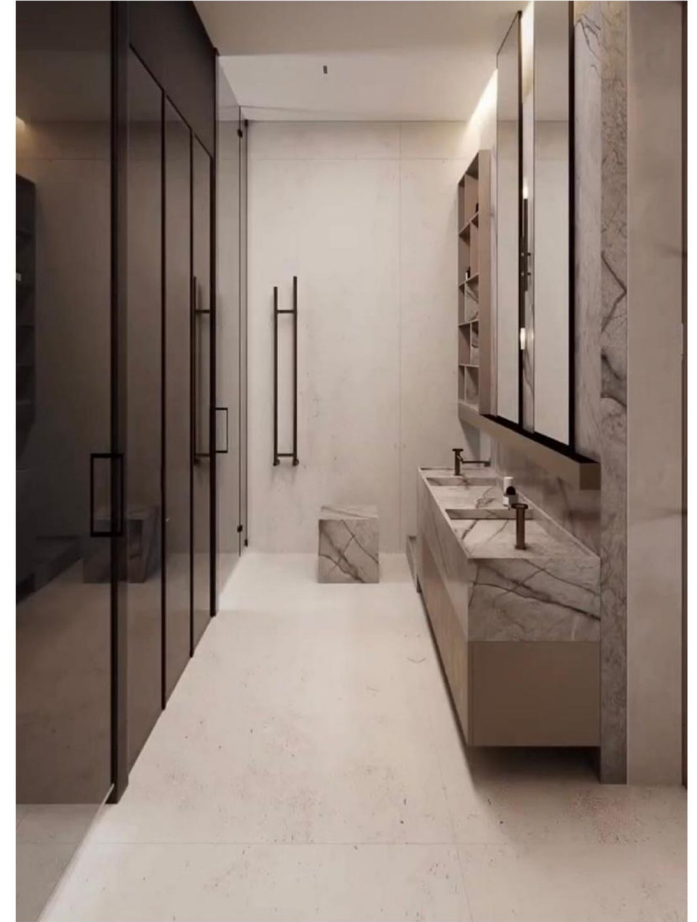

Wall Closet

A sleek wall closet design seamlessly blends functionality and aesthetics, offering ample storage while maintaining a modern and streamlined appearance.

Dimension : As per site condition

Finish : As per the design finalise

WD 038