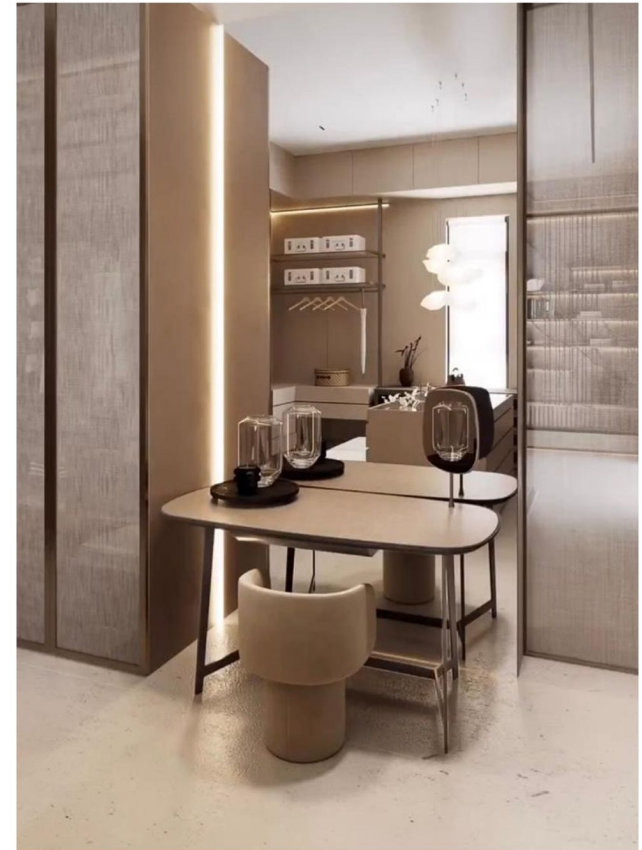

Wall Closet

A sleek wall closet design seamlessly blends functionality and aesthetics, offering ample storage while maintaining a modern and streamlined appearance.

Dimension : As per site condition

Finish : As per the design finalise

WD 031